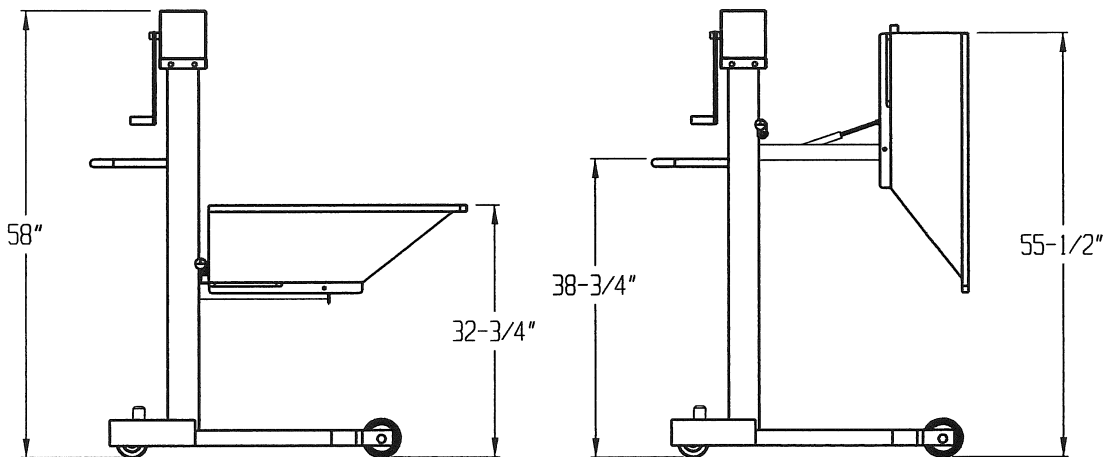

DANIELS FOOD EQUIPMENT

LIFT DUMP

SPECIFICATIONS

FRAME: STAINLESS STEEL CONSTRUCTION

LIFT CAPACITY: UP TO 200 LBS. Max Dump Height 55.5"

WEIGHT: REGULAR WEIGHT 155 LBS., SHIPPING WEIGHT 200LBS.

MMYB, Inc. dba