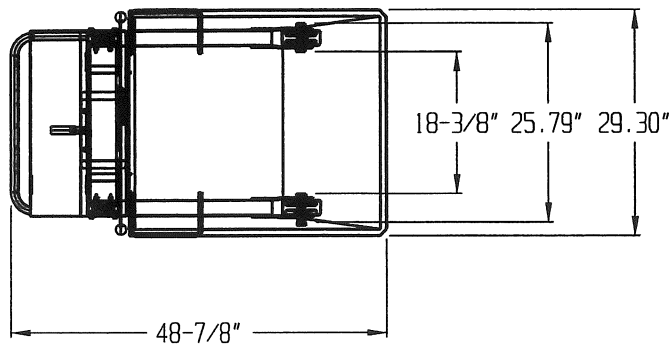

DANIELS FOOD EQUIPMENT

LIFT DUMP

SPECIFICATIONS

FRAME: STAINLESS STEEL CONSTRUCTION

LIFT CAPACITY: UP TO 200 LBS. Max Dump Height 55.5"

WEIGHT: REGULAR WEIGHT 155 LBS., SHIPPING WEIGHT 200LBS.

MMYB, Inc. dba